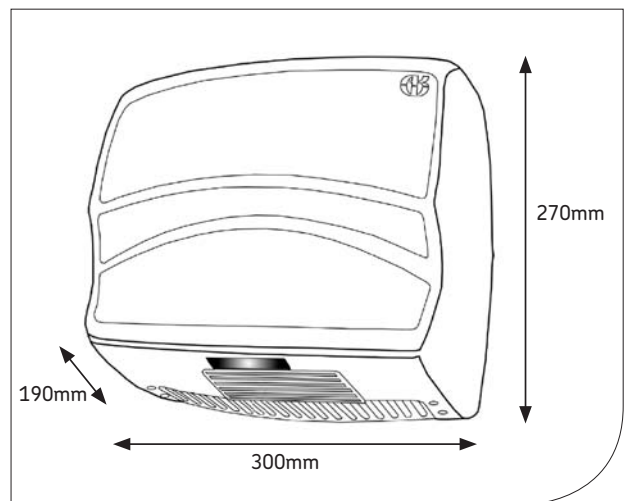

**Product Overview:** Suitable for all applications, the hygienic 1.6kW automatic hand dryer comes complete with a heavy duty steel cover and white powder coated finish.

- Features:**
- Strong durable case
  - High output element for rapid drying
  - Installer adjustable hand proximity sensor

- Benefits:**
- Suitable for Doc M packs

**Guarantee & Certification:**

**Dimensions:**

**Product Specification:**

- Power supply 230V
- 60 second auto power cut out switch
- Temperature cut off protection
- Weight 4.8kg
- Dimensions:  
Width: 300mm  
Height: 270mm  
Depth: 190mm
- IP21 Rated
- 5 year warranty