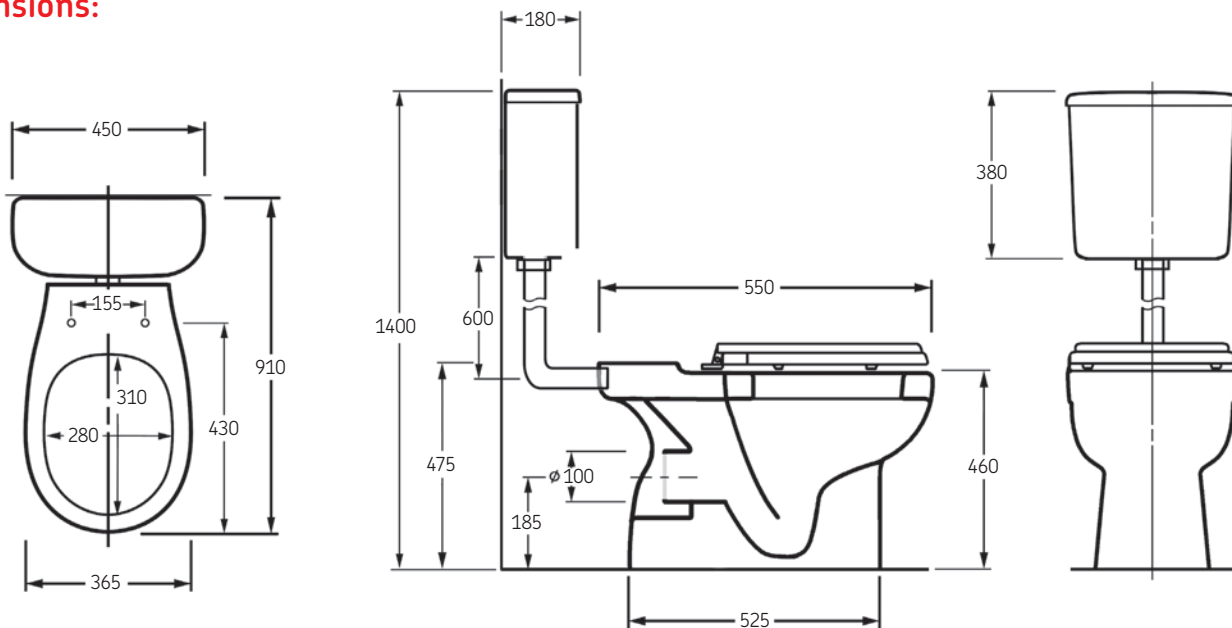

**Product Overview:** Specially designed for use with the AKW low level cistern & padded back rest

- Features:**
- Raised height
  - Large footprint
  - 4 point fixing to floor supplied
  - Weight limited to 60 stone / 400kg

- Benefits:**
- Attractively manufactured from white vitreous china
  - Height with toilet seat is 480mm, which complies to Doc M guidelines
  - Raised height to assist side transfer

**Guarantee & Certification:**

- Product Specification:**
- Manufactured from white vitreous china
  - Fits to standard 100mm diameter soil outlet
  - CE Certified • Conforms to BS EN997

**Product Codes:**

Codes	Description
23161	Raised Height Back to Wall Toilet Pan

**Dimensions:**

*N.B Dimensions shown in millimetres (mm)*

\* The lifetime warranty excludes normal wear and tear in general domestic applications. It applies only to products being installed for the first time and according to relevant local and national regulations.