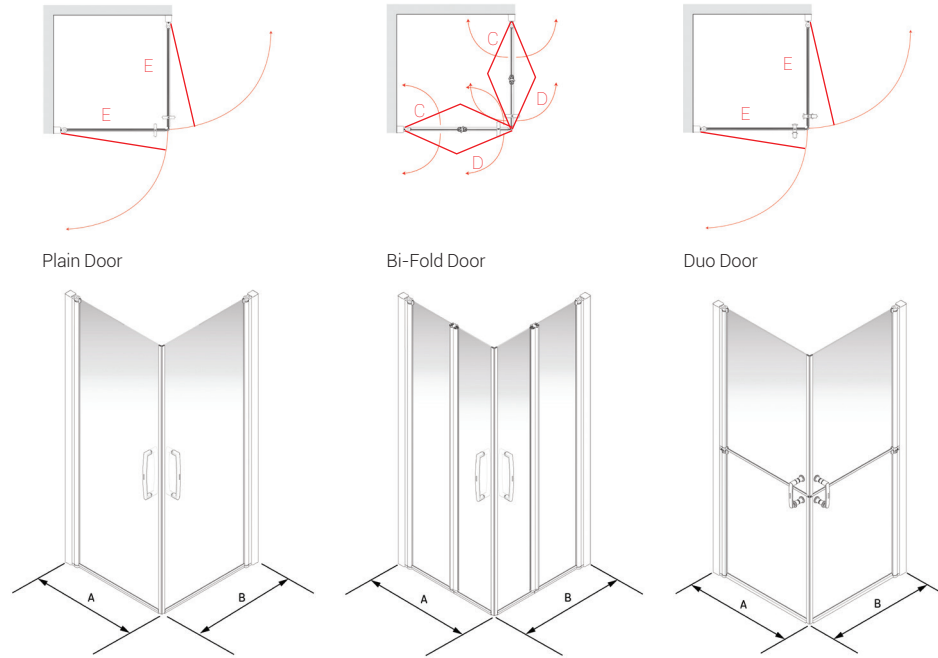

* All measurements are in millimetres

Alcove Full Height Door with two Inline Panels

A door with two inline panels in an alcove. Full Height (1900mm) Non Handed

Plain Door

Bi-Fold Door

Duo Door

Tray Size	A	B	C	D	E	Plain Door Codes	Bi-Fold Door Codes	Duo Door Codes
1600	1554 - 1604	x	x	375 - 395	695	x	x	27608
1700	1654 - 1704	410	390	375 - 395	795	27591	27592	27590
1800	1754 - 1804	460	440	375 - 395	895	27596	27597	27595

* All measurements are in millimetres

Alcove Half Height Door with two Inline Panels

A door with two inline panels in an alcove. Half Height (900mm) Non Handed

Plain Door

Bi-Fold Door

Tray Size	A	B	C	D	E	Plain Door Codes	Bi-Fold Door Codes
1700	1654 - 1704	410	390	375 - 395	795	27593	27594
1800	1754 - 1804	460	440	375 - 395	695	27598	27599

* All measurements are in millimetres

Corner with two Full Height Doors

Two doors in a corner. Full Height (1900mm) Handed

Tray Size		A	B	C	D	E	Plain Door Codes	Bi-Fold Door Codes	Duo Door Codes
Door A	Door B								
760	760	735 - 755	735 - 755	340	320	x	x	26840	x
800	800	775 - 795	775 - 795	360	340	695	26838	26841	26844
800	1000	775 - 795	975 - 995	x	x	695/895	27559	x	x
820	820	795 - 815	795 - 815	360	340	695	27549	27550	27548
900	900	875 - 895	875 - 895	410	390	795	26839	26842	26845
1000	800	975 - 995	775 - 795	x	x	895/695	27558	x	x
1000	1000	975 - 995	975 - 995	460	440	895	27566	27614	27565