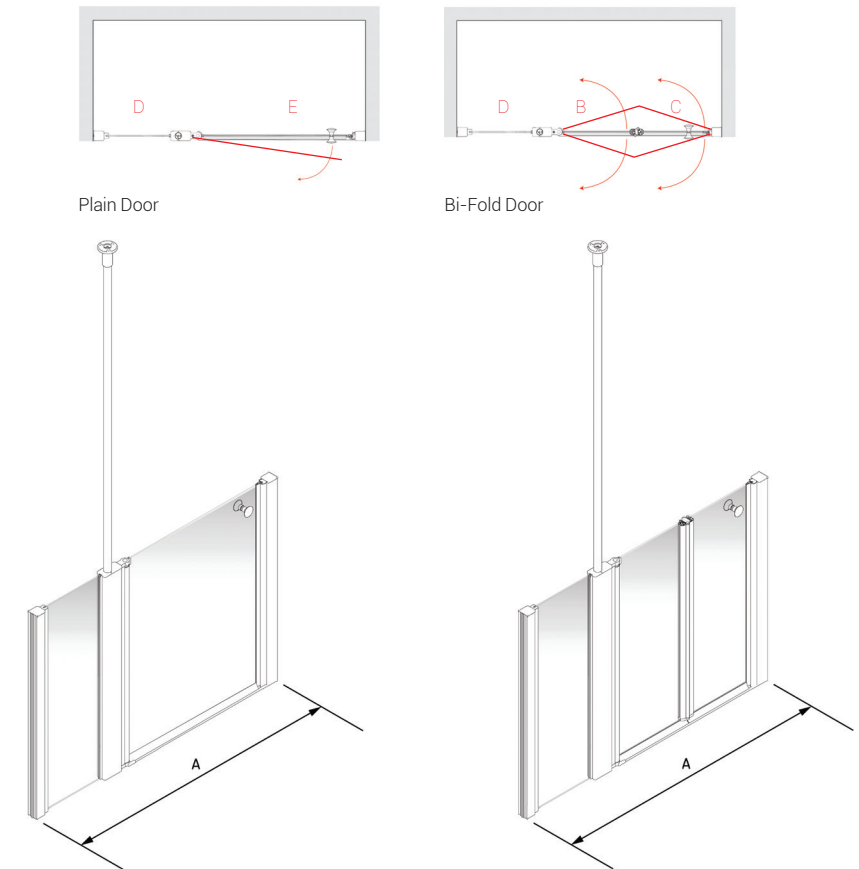

* All measurements are in millimetres

Alcove Half Height Door

A door in an alcove. Half Height (900mm) Non Handed

Tray Size	A	B	C	D	Plain Door Codes	Bi-Fold Door Codes
800	780 - 810	360	340	695	26807	26809
820	800 - 830	360	340	695	27541	27542
900	880 - 910	410	390	795	26808	26810
1000	980 - 1010	460	440	895	27607	26811
1100	1080 - 1120	x	x	995	26937	x

* All measurements are in millimetres

Alcove Full Height Door with Inline Panel

A door with an inline panel in an alcove. Full Height (1900mm) Non Handed

Tray Size	A	B	C	D	E	Plain Door Codes	Bi-Fold Door Codes	Duo Door Codes
1200	1154 - 1204	360	340	375 - 395	695	26852	26853	26854
1300	1254 - 1304	410	390	375 - 395	795	26857	26858	26859
1400	1354 - 1404	460	440	375 - 395	895	27578	27579	27577
1420	1374 - 1424	460	440	375 - 395	895	27609	27610	27611

* All measurements are in millimetres

Alcove Half Height Door with Inline Panel

A door with an inline panel in an alcove. Half Height (900mm) Non Handed

Tray Size	A	B	C	D	E	Plain Door Codes	Bi-Fold Door Codes
1200	1154 - 1204	360	340	375 - 395	695	26855	26856
1300	1254 - 1304	410	390	375 - 395	795	26860	26861
1400	1354 - 1404	460	440	375 - 395	895	27580	27581
1420	1374 - 1424	460	440	375 - 395	895	27612	27613
1500	1480 - 1540	x	x	375 - 395	995	26944	x

* All measurements are in millimetres

Alcove Full Height Door with two Inline Panels

A door with two inline panels in an alcove. Full Height (1900mm) Non Handed

Plain Door

Bi-Fold Door

Duo Door

Tray Size	A	B	C	D	E	Plain Door Codes	Bi-Fold Door Codes	Duo Door Codes
1600	1554 - 1604	x	x	375 - 395	695	x	x	27608
1700	1654 - 1704	410	390	375 - 395	795	27591	27592	27590
1800	1754 - 1804	460	440	375 - 395	895	27596	27597	27595