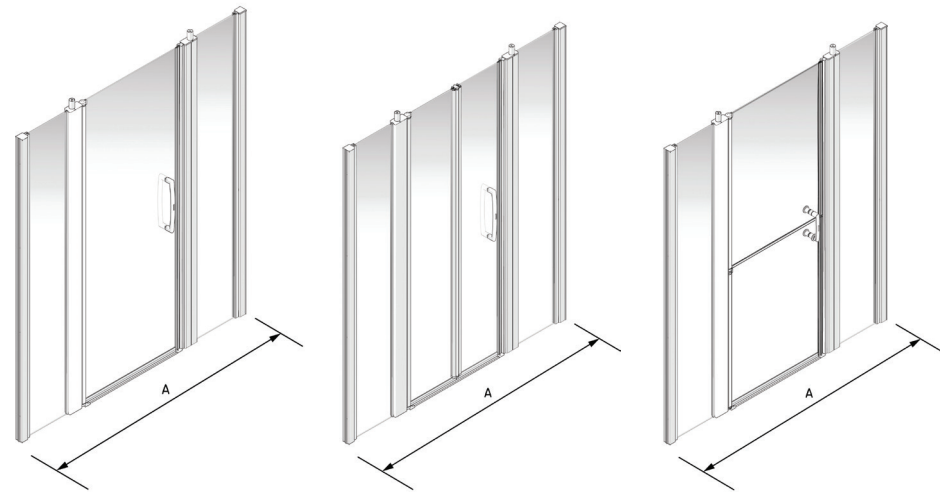

* All measurements are in millimetres

Alcove Half Height Door with Inline Panel

A door with an inline panel in an alcove. Half Height (900mm) Non Handed

Tray Size	A	B	C	D	E	Plain Door Codes	Bi-Fold Door Codes
1200	1154 - 1204	360	340	375 - 395	695	26855	26856
1300	1254 - 1304	410	390	375 - 395	795	26860	26861
1400	1354 - 1404	460	440	375 - 395	895	27580	27581
1420	1374 - 1424	460	440	375 - 395	895	27612	27613
1500	1480 - 1540	x	x	375 - 395	995	26944	x

* All measurements are in millimetres

Alcove Full Height Door with two Inline Panels

A door with two inline panels in an alcove. Full Height (1900mm) Non Handed

Plain Door

Bi-Fold Door

Duo Door

Tray Size	A	B	C	D	E	Plain Door Codes	Bi-Fold Door Codes	Duo Door Codes
1600	1554 - 1604	x	x	375 - 395	695	x	x	27608
1700	1654 - 1704	410	390	375 - 395	795	27591	27592	27590
1800	1754 - 1804	460	440	375 - 395	895	27596	27597	27595

* All measurements are in millimetres

Alcove Half Height Door with two Inline Panels

A door with two inline panels in an alcove. Half Height (900mm) Non Handed

Plain Door

Bi-Fold Door

Tray Size	A	B	C	D	E	Plain Door Codes	Bi-Fold Door Codes
1700	1654 - 1704	410	390	375 - 395	795	27593	27594
1800	1754 - 1804	460	440	375 - 395	695	27598	27599

* All measurements are in millimetres

Corner with two Full Height Doors

Two doors in a corner. Full Height (1900mm) Handed

Tray Size		A	B	C	D	E	Plain Door Codes	Bi-Fold Door Codes	Duo Door Codes
Door A	Door B								
760	760	735 - 755	735 - 755	340	320	x	x	26840	x
800	800	775 - 795	775 - 795	360	340	695	26838	26841	26844
800	1000	775 - 795	975 - 995	x	x	695/895	27559	x	x
820	820	795 - 815	795 - 815	360	340	695	27549	27550	27548
900	900	875 - 895	875 - 895	410	390	795	26839	26842	26845
1000	800	975 - 995	775 - 795	x	x	895/695	27558	x	x
1000	1000	975 - 995	975 - 995	460	440	895	27566	27614	27565