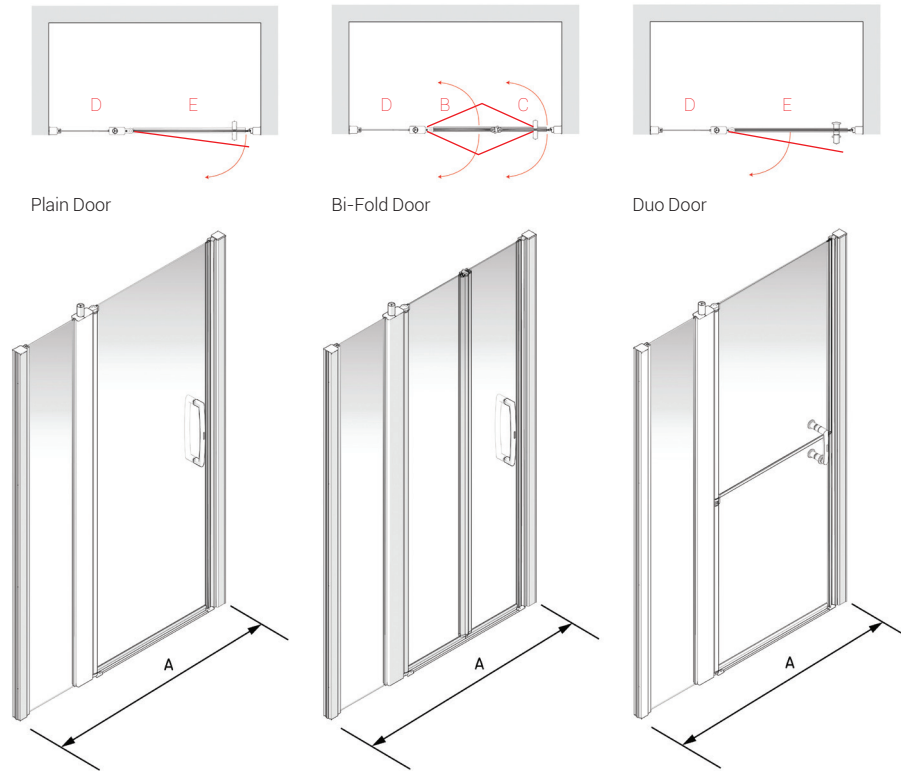

In keeping with the flexibility of the Larenco glass screen range, this booklet will give you an instant guide to the kits available to fit your individual space.

Alcove Full Height Door

A door in an alcove. Full Height (1900mm) Non Handed

Tray Size	A	B	C	D	Plain Door Codes	Bi-Fold Door Codes	Duo Door Codes
760	740 - 770	x	x	655	x	27537	x
800	780 - 810	360	340	695	26800	26802	26805
820	800 - 830	360	340	695	27539	27540	27538
900	880 - 910	410	390	795	26801	26803	26806
1000	980 - 1020	460	440	895	27605	26804	27606
1100	1080 - 1120	x	x	x	x	x	x

* All measurements are in millimetres

Alcove Half Height Door

A door in an alcove. Half Height (900mm) Non Handed

Tray Size	A	B	C	D	Plain Door Codes	Bi-Fold Door Codes
800	780 - 810	360	340	695	26807	26809
820	800 - 830	360	340	695	27541	27542
900	880 - 910	410	390	795	26808	26810
1000	980 - 1010	460	440	895	27607	26811
1100	1080 - 1120	x	x	995	26937	x

* All measurements are in millimetres

Alcove Full Height Door with Inline Panel

A door with an inline panel in an alcove. Full Height (1900mm) Non Handed

Tray Size	A	B	C	D	E	Plain Door Codes	Bi-Fold Door Codes	Duo Door Codes
1200	1154 - 1204	360	340	375 - 395	695	26852	26853	26854
1300	1254 - 1304	410	390	375 - 395	795	26857	26858	26859
1400	1354 - 1404	460	440	375 - 395	895	27578	27579	27577
1420	1374 - 1424	460	440	375 - 395	895	27609	27610	27611