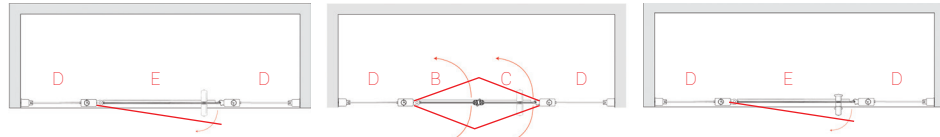

* All measurements are in millimetres

Alcove Full Height Door with Inline Panel

A door with an inline panel in an alcove. Full Height (1900mm) Non Handed

Tray Size	A	B	C	D	E	Plain Door Codes	Bi-Fold Door Codes	Duo Door Codes
1200	1154 - 1204	360	340	375 - 395	695	26852	26853	26854
1300	1254 - 1304	410	390	375 - 395	795	26857	26858	26859
1400	1354 - 1404	460	440	375 - 395	895	27578	27579	27577
1420	1374 - 1424	460	440	375 - 395	895	27609	27610	27611

* All measurements are in millimetres

Alcove Half Height Door with Inline Panel

A door with an inline panel in an alcove. Half Height (900mm) Non Handed

Tray Size	A	B	C	D	E	Plain Door Codes	Bi-Fold Door Codes
1200	1154 - 1204	360	340	375 - 395	695	26855	26856
1300	1254 - 1304	410	390	375 - 395	795	26860	26861
1400	1354 - 1404	460	440	375 - 395	895	27580	27581
1420	1374 - 1424	460	440	375 - 395	895	27612	27613
1500	1480 - 1540	x	x	375 - 395	995	26944	x

* All measurements are in millimetres

Alcove Full Height Door with two Inline Panels

A door with two inline panels in an alcove. Full Height (1900mm) Non Handed

Plain Door

Bi-Fold Door

Duo Door

Tray Size	A	B	C	D	E	Plain Door Codes	Bi-Fold Door Codes	Duo Door Codes
1600	1554 - 1604	x	x	375 - 395	695	x	x	27608
1700	1654 - 1704	410	390	375 - 395	795	27591	27592	27590
1800	1754 - 1804	460	440	375 - 395	895	27596	27597	27595