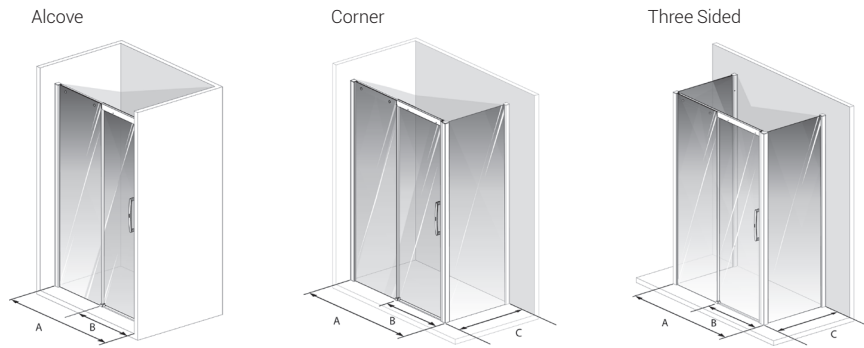

Sliding Door

Sliding door, 2000mm high. Full Height (Non Handed)
Optional side panels to make Corner or 3 Sided Enclosures

Tray Size	A	Maximum door opening B	Sliding Door Codes
1200	1200-1160	470	27626
1400	1400-1360	570	27627
1500	1500-1460	620	27628
1700	1700-1640	720	27629

Tray Size	C	Side Panel Codes
700	695-675	27630
800	795-775	27631
900	895-875	27632