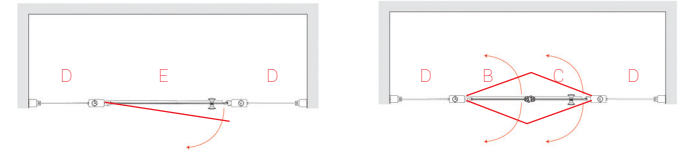

* All measurements are in millimetres

Alcove Half Height Door with Inline Panel

A door with an inline panel in an alcove. Half Height (900mm) Non Handed

Tray Size	A	B	C	D	E	Plain Door Codes	Bi-Fold Door Codes
1200	1154 - 1204	360	340	375 - 395	695	26855	26856
1300	1254 - 1304	410	390	375 - 395	795	26860	26861
1400	1354 - 1404	460	440	375 - 395	895	27580	27581
1420	1374 - 1424	460	440	375 - 395	895	27612	27613
1500	1480 - 1540	x	x	375 - 395	995	26944	x

* All measurements are in millimetres

Alcove Full Height Door with two Inline Panels

A door with two inline panels in an alcove. Full Height (1900mm) Non Handed

Plain Door

Bi-Fold Door

Duo Door

Tray Size	A	B	C	D	E	Plain Door Codes	Bi-Fold Door Codes	Duo Door Codes
1600	1554 - 1604	x	x	375 - 395	695	x	x	27608
1700	1654 - 1704	410	390	375 - 395	795	27591	27592	27590
1800	1754 - 1804	460	440	375 - 395	895	27596	27597	27595

* All measurements are in millimetres

Alcove Half Height Door with two Inline Panels

A door with two inline panels in an alcove. Half Height (900mm) Non Handed

Plain Door

Bi-Fold Door

Tray Size	A	B	C	D	E	Plain Door Codes	Bi-Fold Door Codes
1700	1654 - 1704	410	390	375 - 395	795	27593	27594
1800	1754 - 1804	460	440	375 - 395	695	27598	27599

* All measurements are in millimetres

Corner with two Full Height Doors

Two doors in a corner. Full Height (1900mm) Handed

Tray Size		A	B	C	D	E	Plain Door Codes	Bi-Fold Door Codes	Duo Door Codes
Door A	Door B								
760	760	735 - 755	735 - 755	340	320	x	x	26840	x
800	800	775 - 795	775 - 795	360	340	695	26838	26841	26844
800	1000	775 - 795	975 - 995	x	x	695/895	27559	x	x
820	820	795 - 815	795 - 815	360	340	695	27549	27550	27548
900	900	875 - 895	875 - 895	410	390	795	26839	26842	26845
1000	800	975 - 995	775 - 795	x	x	895/695	27558	x	x
1000	1000	975 - 995	975 - 995	460	440	895	27566	27614	27565