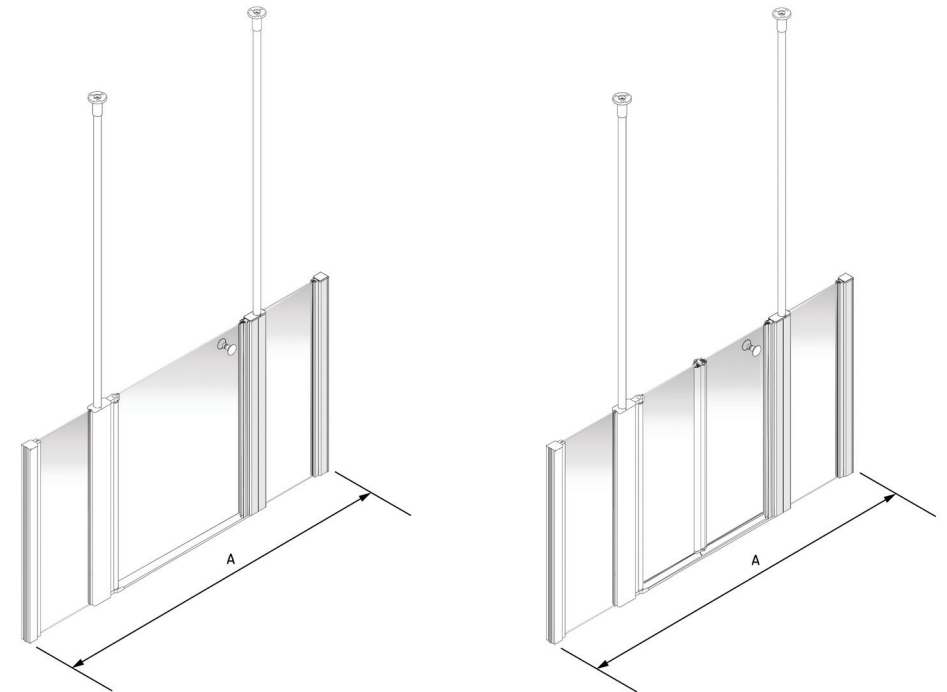

* All measurements are in millimetres

Alcove Full Height Door with two Inline Panels

A door with two inline panels in an alcove. Full Height (1900mm) Non Handed

Plain Door

Bi-Fold Door

Duo Door

Tray Size	A	B	C	D	E	Plain Door Codes	Bi-Fold Door Codes	Duo Door Codes
1600	1554 - 1604	x	x	375 - 395	695	x	x	27608
1700	1654 - 1704	410	390	375 - 395	795	27591	27592	27590
1800	1754 - 1804	460	440	375 - 395	895	27596	27597	27595

* All measurements are in millimetres

Alcove Half Height Door with two Inline Panels

A door with two inline panels in an alcove. Half Height (900mm) Non Handed

Plain Door

Bi-Fold Door

Tray Size	A	B	C	D	E	Plain Door Codes	Bi-Fold Door Codes
1700	1654 - 1704	410	390	375 - 395	795	27593	27594
1800	1754 - 1804	460	440	375 - 395	695	27598	27599

* All measurements are in millimetres

Corner with two Full Height Doors

Two doors in a corner. Full Height (1900mm) Handed

Tray Size		A	B	C	D	E	Plain Door Codes	Bi-Fold Door Codes	Duo Door Codes
Door A	Door B								
760	760	735 - 755	735 - 755	340	320	x	x	26840	x
800	800	775 - 795	775 - 795	360	340	695	26838	26841	26844
800	1000	775 - 795	975 - 995	x	x	695/895	27559	x	x
820	820	795 - 815	795 - 815	360	340	695	27549	27550	27548
900	900	875 - 895	875 - 895	410	390	795	26839	26842	26845
1000	800	975 - 995	775 - 795	x	x	895/695	27558	x	x
1000	1000	975 - 995	975 - 995	460	440	895	27566	27614	27565