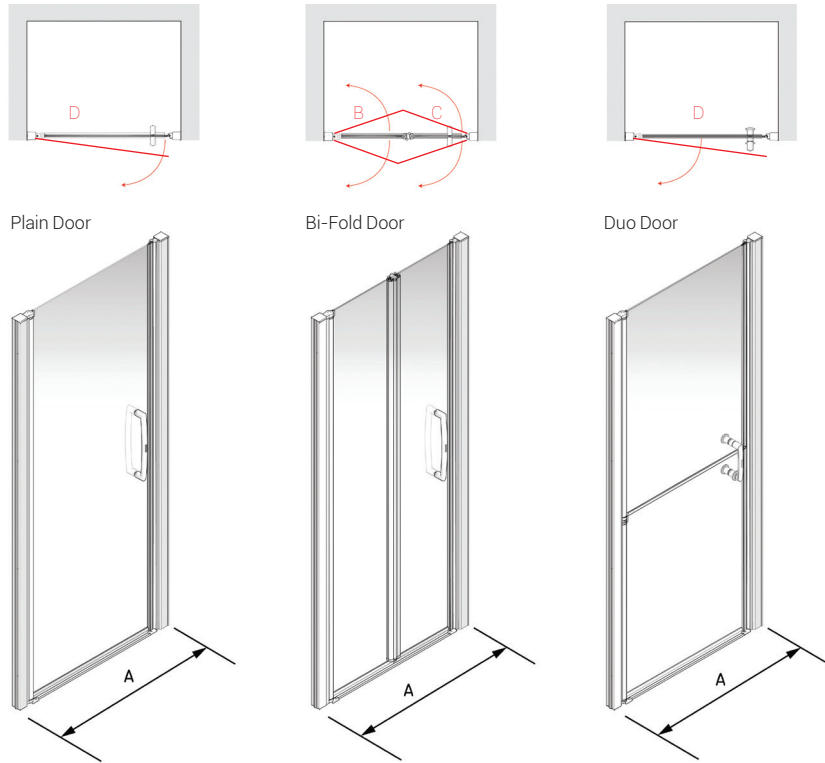

Larenco Glass Screens

Larenco

Effortless, elegant
and innovative...

A bathroom is the most individual of spaces. Just like those who use it, no two are the same. That's why AKW's range of Larenco® glass screens comes with the flexibility to fit any space, whilst meeting your needs with innovation and sheer elegance.

- Stay Clear coating technology to reduce cleaning.
- Lightweight 6mm toughened glass, for ease of operation.
- Rising butt hinges for ease of operation.
- No threshold strip to give barrier-free access.
- Ease of installation.
- Wide range to cover most installations.
- Suits trays or wet floors.
- Lifetime warranty.

In keeping with the flexibility of the Larenco glass screen range, this booklet will give you an instant guide to the kits available to fit your individual space.

Alcove Full Height Door

A door in an alcove. Full Height (1900mm) Non Handed