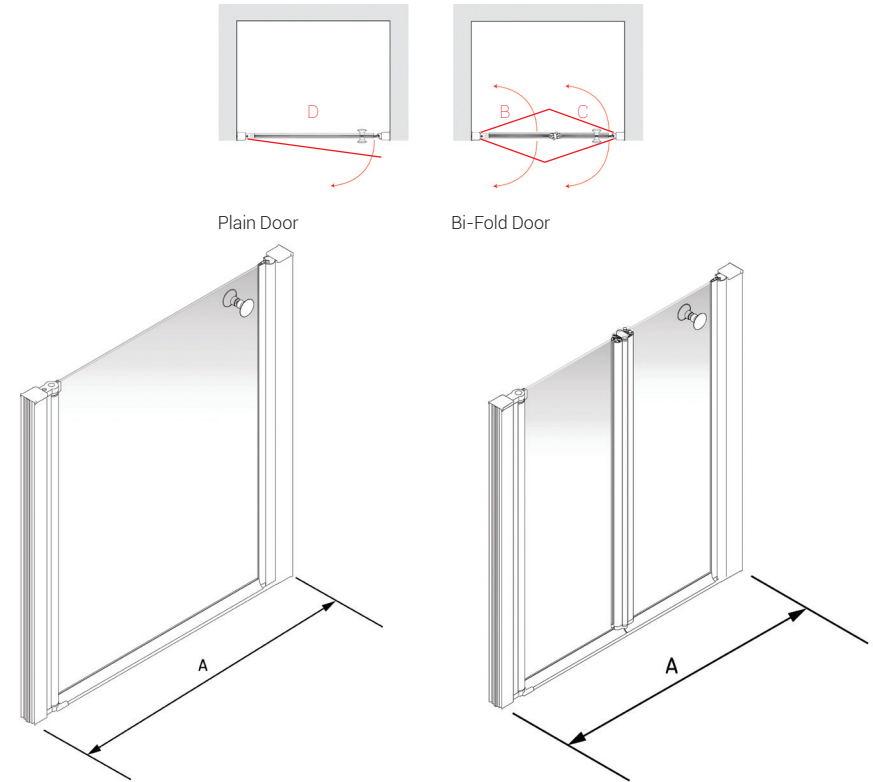

- Stay Clear coating technology to reduce cleaning.
- Lightweight 6mm toughened glass, for ease of operation.
- Rising butt hinges for ease of operation.
- No threshold strip to give barrier-free access.
- Ease of installation.
- Wide range to cover most installations.
- Suits trays or wet floors.
- Lifetime warranty.

In keeping with the flexibility of the Larenco glass screen range, this booklet will give you an instant guide to the kits available to fit your individual space.

Alcove Full Height Door

A door in an alcove. Full Height (1900mm) Non Handed

Tray Size	A	B	C	D	Plain Door Codes	Bi-Fold Door Codes	Duo Door Codes
760	740 - 770	x	x	655	x	27537	x
800	780 - 810	360	340	695	26800	26802	26805
820	800 - 830	360	340	695	27539	27540	27538
900	880 - 910	410	390	795	26801	26803	26806
1000	980 - 1020	460	440	895	27605	26804	27606
1100	1080 - 1120	x	x	x	x	x	x

* All measurements are in millimetres

Alcove Half Height Door

A door in an alcove. Half Height (900mm) Non Handed

Tray Size	A	B	C	D	Plain Door Codes	Bi-Fold Door Codes
800	780 - 810	360	340	695	26807	26809
820	800 - 830	360	340	695	27541	27542
900	880 - 910	410	390	795	26808	26810
1000	980 - 1010	460	440	895	27607	26811
1100	1080 - 1120	x	x	995	26937	x