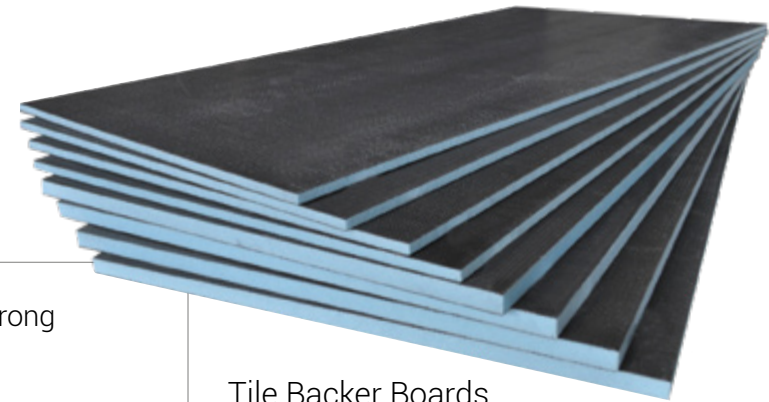

- + Consistent finish on all tiles due to being digitally printed
- + Ceramic material that is easy to cut and install
- + Suitable for all indoor rooms domestic and commercial
- + Four new colours on offer in 8mm thickness

Product Codes:

Tiles – Flat Aspendos Light Grey
400x250mm (1.4msq) 14pk 30091AGR

Tiles – Flat Palace Cream
400x250mm (1.4msq) 14pk 30091PAL

Tiles – Flat Gloss Plain White
400x250mm (1.4msq) 14pk 30091WHT

Tiles – Flat Crema Dorsia
500x250mm (1.5msq) 12pk 30091CMD

Tile Backer Boards

- + Extremely strong and durable
- + Smooth glass fibre reinforced surface
- + Lightweight extruded Polystyrene core
- + Great insulation solution for wet rooms and dry lining buildings
- + Creates a waterproof barrier behind the tiles
- + Smooth face is ideal for tiling onto as soon as panels are installed. Provides a base that ensures maximum adhesion of adhesive or grout
- + Preferred by many local authorities to plasterboard

Tile Backer Boards provide a strong yet lightweight substrate base for applying tiles to walls. The boards can be fixed onto either timber or metal studwork in place of plasterboard. Often referred to as cement boards.