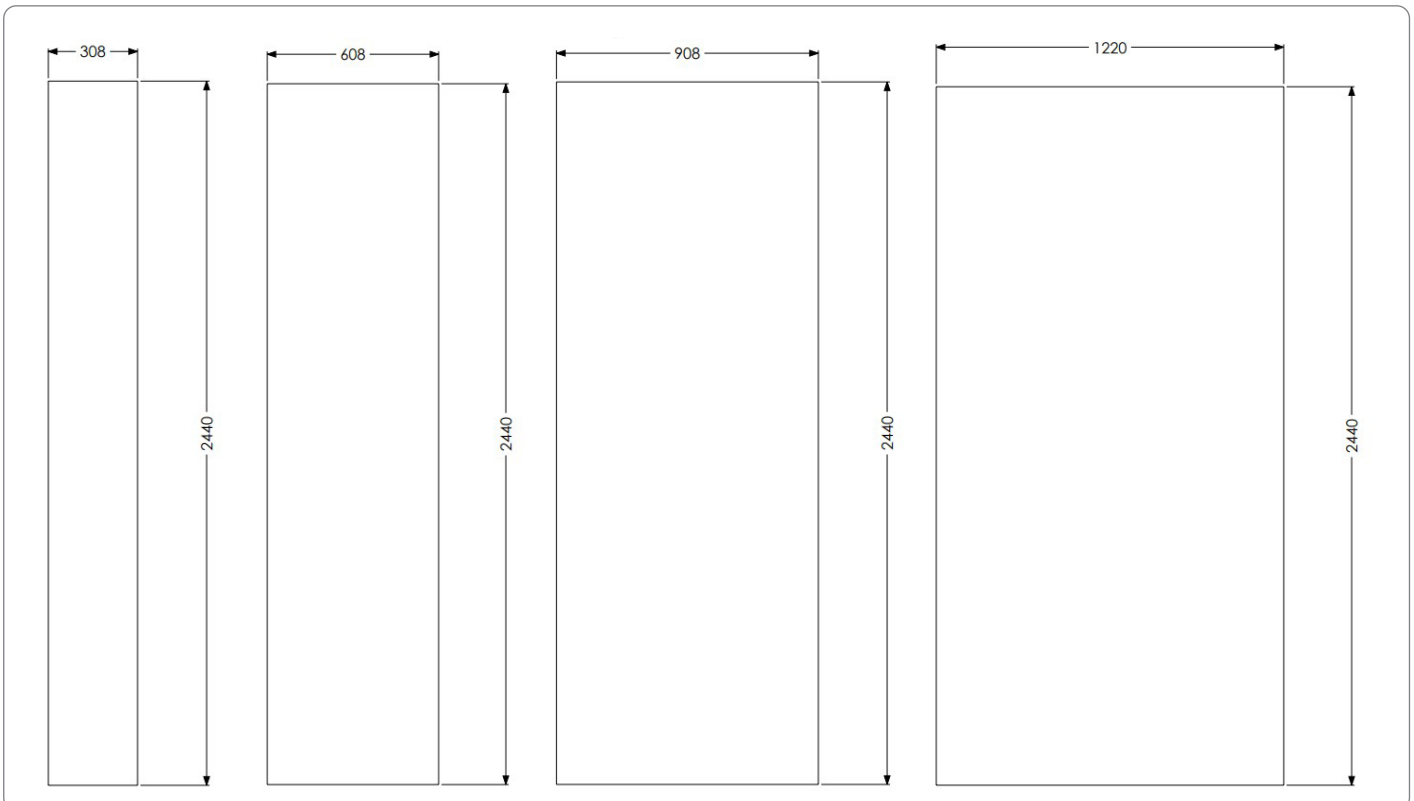

Technical Specification

Available Sizes:

- + 308mm x 2440mm x 12mm
- + 608mm x 2440mm x 12mm
- + 908mm x 2440mm x 12mm
- + 1220mm x 2440mm x 12mm
- + Square edged panels
- + High-pressure laminate (HPL)
  faces on WPS plywood substrate core
- + Hard-wearing structural grade material
- + Multiple extrusions available

Colour Options

Dimensions (mm)