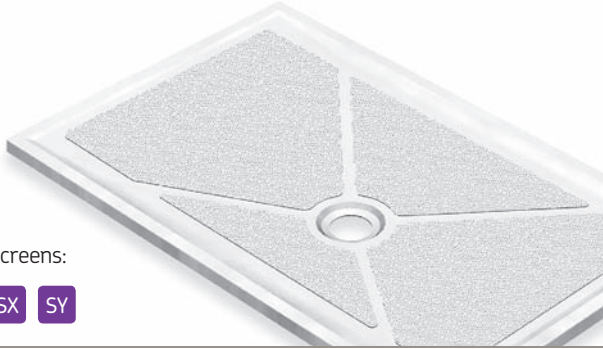

Compatible Silverdale[®]
shower screens:

E HF M N

Compatible Standard
shower screens:

C E H HF J

M N U X Y

Compatible Sliding shower screens:

SE SJ SM SN SU SX SY

Tray only code: **18034**