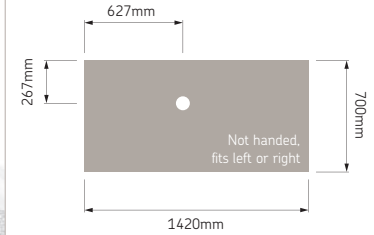

Low Profile – 1420 x 700

Compatible Level Best®
glass shower screens:

GA GB

Compatible Silverdale®
shower screens:

HF N

Compatible Standard
shower screens:

B H J K U X Y

Compatible Sliding
shower screens:

SE SJ SM SN SU SX SY

Tray only code: **18016**

Tray with gravity waste code: **18073**

Low Profile – 1420 x 820

Compatible Level Best®
glass shower screens:

GA GB

Compatible Silverdale®
shower screens:

HF N

Compatible Standard
shower screens:

B H HF J K N U X Y

Compatible Sliding
shower screens:

SE SJ SM SN SU SX SY