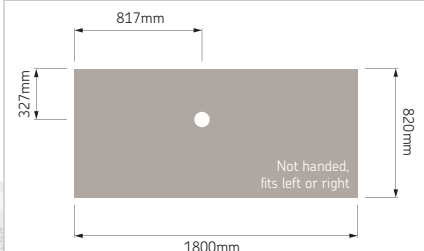

Tray only code: **18049**

Tray with gravity waste code: **18173**

Trim-to-length kit included - can be cut down to 1500mm