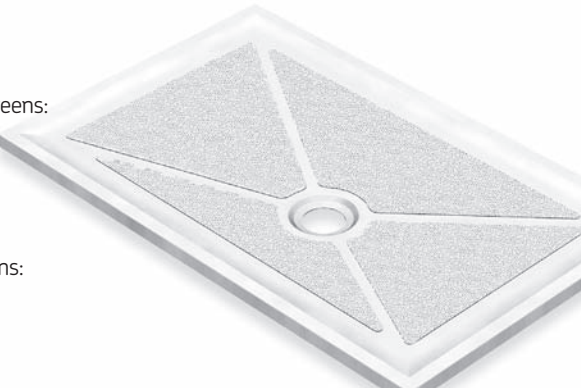

- Benefits:**
- At just 32mm high, the Low Profile tray is ideal for where level or low access is needed
 - Excellent water drainage with a 25mm fall inside the tray
 - Reinforced with steel sections for extra strength
 - A large selection of screens, curtains and rails give real choice
 - Slip resistant surface for added safety
 - Robust and easy to clean

SE SJ SM SN SU SX

Tray only code: **18006**

Tray with gravity waste code: **18071**

Not suitable for use with standard screens when fitted with a pipe duct kit

Low Profile – 1200 x 820

Compatible Level Best[®]
glass shower screens: