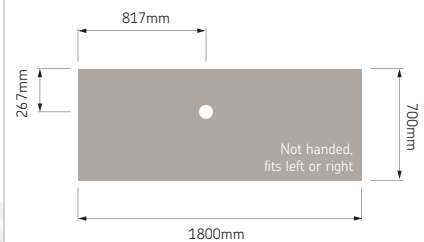

Tray only code: **18023**

Tray with gravity waste code: **18074**

Trim-to-length kit included - can be cut down to 1500mm

Low Profile – 1800 x 820

Compatible Level Best[®]
glass shower screens:

GA GB

Compatible Silverdale[®]
shower screens: