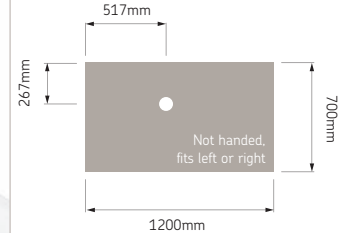

Low Profile – 1200 x 700

Compatible Level Best®
glass shower screens:

GA GB

Compatible Silverdale®
shower screens:

A E HF M N

Compatible Standard shower screens:

A B C D E H

HF K M N X

Compatible Sliding shower screens:

SE SJ SM SN SU SX SY

Tray only code: **18000**

Tray with gravity waste code: **18070**

Low Profile – 1200 x 760

Compatible Level Best®
glass shower screens:

GA GB

Compatible Silverdale®
shower screens:

A E HF M N

Compatible Standard shower screens:

A B C D E H

HF K M N X

Compatible Sliding shower screens:

SE SJ SM SN SU SX