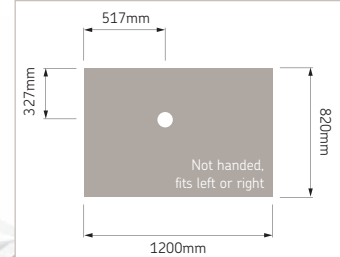

Low Profile – 1200 x 820

Compatible Level Best®
glass shower screens:

GA GB

Compatible Silverdale®
shower screens:

E HF M N

Compatible Standard
shower screens:

B C E H HF M N

Compatible Sliding
shower screens:

SE SJ SM SN SU SX SY

Tray only code: **18029**

Tray with gravity waste code: **18170**

Low Profile – 1300 x 700

Compatible Level Best®
glass shower screens:

GA GB

Compatible Silverdale®
shower screens:

A E HF M N

Compatible Standard shower screens:

A B C E H HF

J M N U X Y

Compatible Sliding shower screens:

SE SJ SM SN SU SX SY