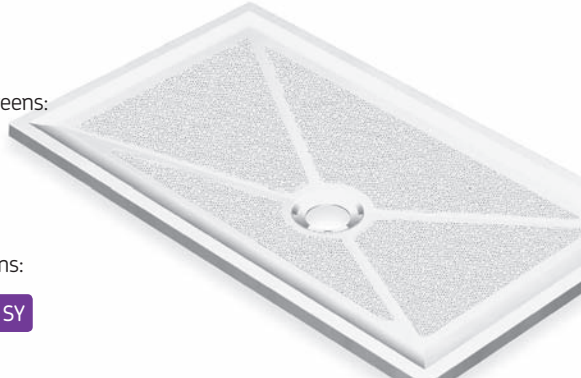

- Benefits:**
- At just 32mm high, the Low Profile tray is ideal for where level or low access is needed
 - Excellent water drainage with a 25mm fall inside the tray
 - Reinforced with steel sections for extra strength
 - A large selection of screens, curtains and rails give real choice
 - Slip resistant surface for added safety
 - Robust and easy to clean

SE SM

Tray only code: **18055**

Tray with gravity waste code: **18174**

Low Profile – 1200 x 700

Compatible Level Best[®]
glass shower screens:

GA GB

Compatible Silverdale[®]
shower screens:

A E HF M N

Compatible Standard shower screens:

A B C D E H

HF K M N X

Compatible Sliding shower screens:

SE SJ SM SN SU SX SY

Tray only code: **18000**

Tray with gravity waste code: **18070**

Low Profile – 1200 x 760