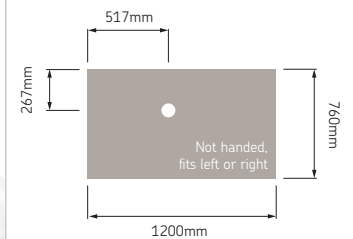

Low Profile – 1000 x 1000

Compatible Level Best®
glass shower screens:

GA GB

Compatible Silverdale®
shower screens:

E HF M

Compatible Standard
shower screens:

BF E C H HF M

Compatible Sliding
shower screens:

SE SM

Tray only code: **18055**

Tray with gravity waste code: **18174**

Low Profile – 1200 x 700

Compatible Level Best®
glass shower screens:

GA GB

Compatible Silverdale®
shower screens:

A E HF M N

Compatible Standard shower screens:

A B C D E H

HF K M N X

Compatible Sliding shower screens:

SE SJ SM SN SU SX SY

Tray only code: **18000**

Tray with gravity waste code: **18070**

Low Profile – 1200 x 760

Compatible Level Best®
glass shower screens:

GA GB

Compatible Silverdale®
shower screens:

A E HF M N

Compatible Standard shower screens:

A B C D E H

HF K M N X

Compatible Sliding shower screens:

SE SJ SM SN SU SX

Tray only code: **18006**

Tray with gravity waste code: **18071**

Not suitable for use with standard screens when fitted with a pipe duct kit

Low Profile – 1200 x 820

Compatible Level Best®
glass shower screens:

GA GB

Compatible Silverdale®
shower screens:

E HF M N

Compatible Standard
shower screens:

B C E H HF M N

Compatible Sliding
shower screens:

SE SJ SM SN SU SX SY

Tray only code: **18029**

Tray with gravity waste code: **18170**

Low Profile – 1300 x 700

Compatible Level Best®
glass shower screens:

GA GB

Compatible Silverdale®
shower screens:

A E HF M N

Compatible Standard shower screens:

A B C E H HF

J M N U X Y

Compatible Sliding shower screens:

SE SJ SM SN SU SX SY

Tray only code: **18007**

Tray with gravity waste code: **18072**