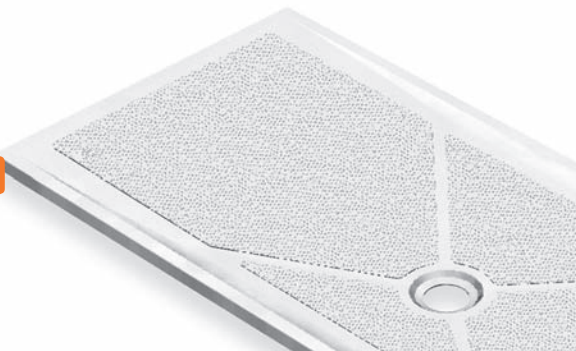

Tray only code: **18049**

Tray with gravity waste code: **18173**

Trim-to-length kit included - can be cut down to 1500mm