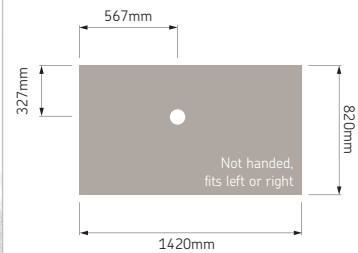

Tray only code: **18042**

Tray with gravity waste code: **18172**

Low Profile – 1800 x 700

Compatible Level Best®
glass shower screens:

GA GB

Compatible Silverdale®
shower screens:

HF

Compatible Standard
shower screens:

H P TT Z

Compatible Sliding
shower screens:

SJ SN SU SX