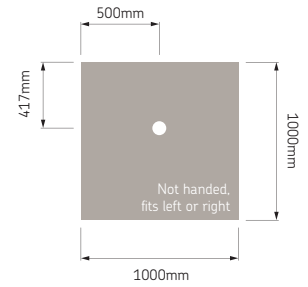

Low Profile – 1000 x 1000

Compatible Level Best®
glass shower screens:

GA GB

Compatible Silverdale®
shower screens:

E HF M

Compatible Standard
shower screens:

BF E C H HF M

Compatible Sliding
shower screens:

SE SM