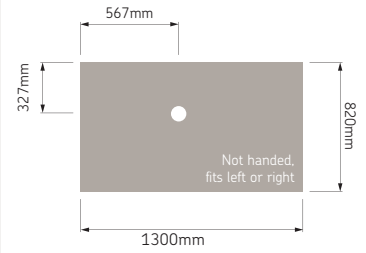

Low Profile – 1300 x 820

Compatible Level Best®
glass shower screens:

GA GB

Compatible Silverdale®
shower screens:

E HF M N

Compatible Standard
shower screens:

C E H HF J

M N U X Y

Compatible Sliding shower screens:

SE SJ SM SN SU SX SY