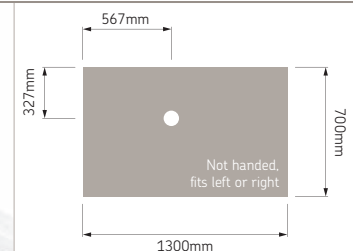

Tray only code: **18007**

Tray with gravity waste code: **18072**