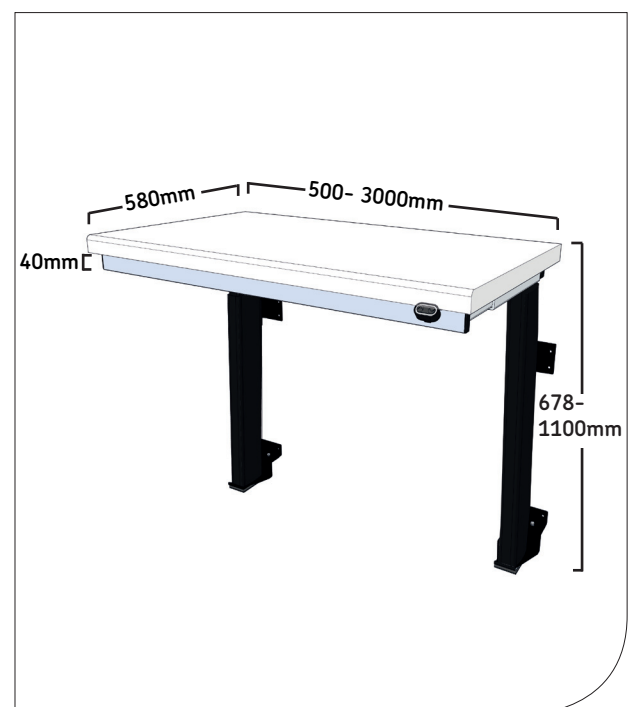

Guarantee:

- 5 year manufacturer's warranty
- 2 year manufacturer's warranty on moving parts

Product Specification:

- Height: 678mm - 1100mm
- Depth: 580mm
- Stocked sizes:
Straight: 1000mm/1400mm
L Shape: 1600mm
- Made to measure sizes available (see overleaf)
- Parallel drive actuators provides 700 N (per column)
- Lifting speed: 30mm/s
- Leading edge actuation technologies
- Product supplied flat pack with top and bottom aluminium profiles connected to the adapter for easy assembly

Options:

- Safety strip- recommended as it makes the safety stop more sensitive for vulnerable users
- Modesty panels- integrate rise and fall into the kitchen and conceal fixtures and fittings

Dimensions on Reverse: