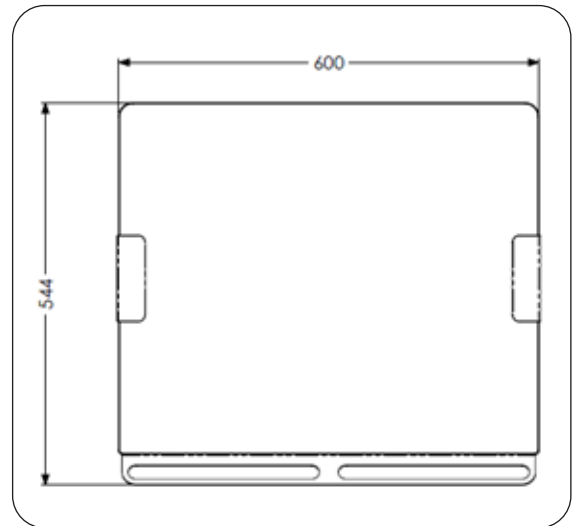

Product Overview

Tilted Mirror in a contemporary design which would suit the interior of any bathroom. The mirror can be tilted up or down, depending on user preference.

Features & Benefits

- + Contemporary, minimalistic design ensures it complements a wide range of bathroom styles and schemes
- + Mirror can be tilted up or down, quickly and simply adjusted depending on the individual needs and mobility of the user
- + Accessible handles enable easy adjustment for both left and right-handed users and those with limited dexterity, whilst also helping to keep the mirror surface clean
- + The mirror is lightweight which allows for quick and easy installation with no specialist tools required
- + The mirror has 6 safe and secure fixing points for user peace of mind, and is durable, while being designed to withstand everyday use
- + Lifetime warranty for user peace of mind

Warranty & Approvals

- + Lifetime Warranty

Dimensions (mm)

Angle of Movement (°)

Product Specification

Height	544mm
Width	600mm
Depth	6.2mm
Depth of Handle	2.5mm
Glass thickness	6.2mm
Weight	6.3 kg
Fixing points	6
Mirror Angle of Movement	+/- 21°
Wall clearance when mirror is not tilted	Top of the mirror: 92mm Bottom of the mirror 117mm

Construction materials:

Mirror: Glass

Handle: 304 Stainless Steel

Wall mounted bracket: Aluminium

Pivot parts: Nylon

Pivot covers: Chrome plated plastic

Product Code

Tilted Mirror with Handle