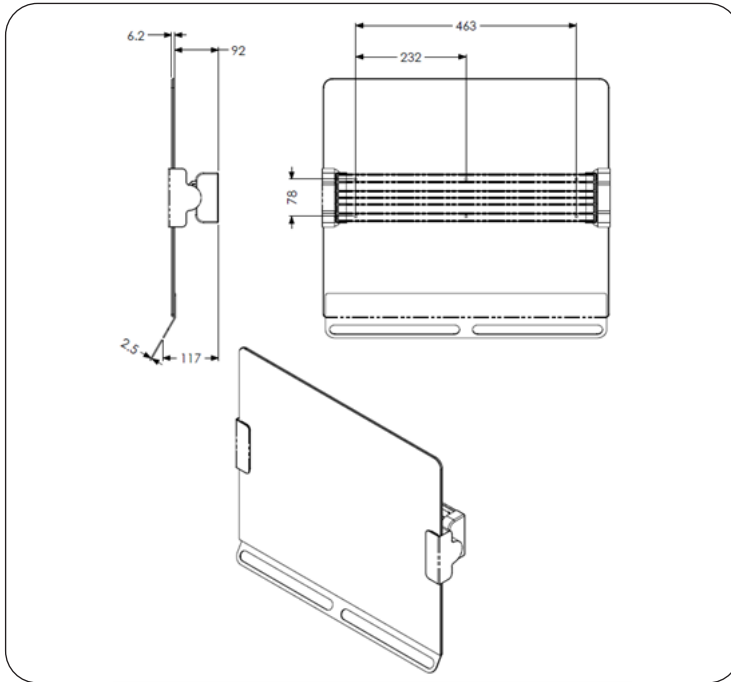

Product Overview

Tilted Mirror in a contemporary design which would suit the interior of any bathroom. The mirror can be tilted up or down, depending on user preference.

Features & Benefits

- + Contemporary, minimalistic design ensures it complements a wide range of bathroom styles and schemes
- + Mirror can be tilted up or down, quickly and simply adjusted depending on the individual needs and mobility of the user
- + Accessible handles enable easy adjustment for both left and right-handed users and those with limited dexterity, whilst also helping to keep the mirror surface clean
- + The mirror is lightweight which allows for quick and easy installation with no specialist tools required
- + The mirror has 6 safe and secure fixing points for user peace of mind, and is durable, while being designed to withstand everyday use
- + Lifetime warranty for user peace of mind

Warranty & Approvals

- + Lifetime Warranty

Dimensions (mm)

Angle of Movement (°)

Product Specification

Height	544mm
Width	600mm
Depth	6.2mm
Depth of Handle	2.5mm
Glass thickness	6.2mm
Weight	6.3 kg
Fixing points	6
Mirror Angle of Movement	+/- 21°
Wall clearance when mirror is not tilted	Top of the mirror: 92mm Bottom of the mirror 117mm

Construction materials:

Mirror: Glass

Handle: 304 Stainless Steel

Wall mounted bracket: Aluminium

Pivot parts: Nylon

Pivot covers: Chrome plated plastic

Product Code

Tilted Mirror with Handle