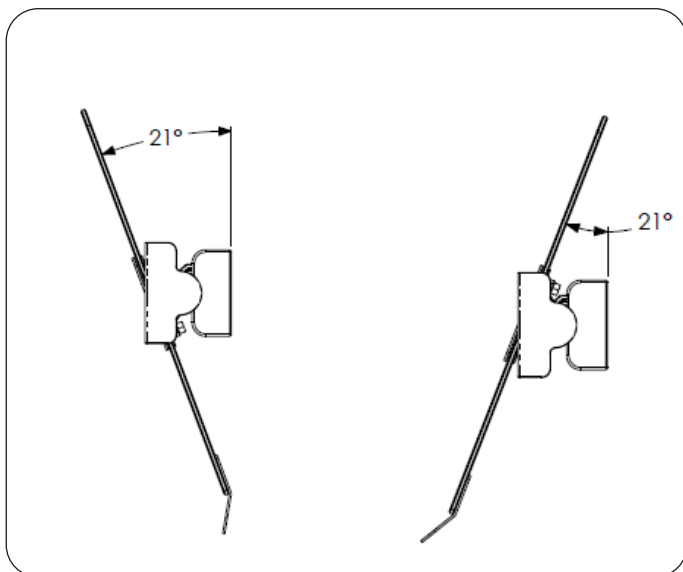

Product Overview

Tilted Mirror in a contemporary design which would suit the interior of any bathroom. The mirror can be tilted up or down, depending on user preference.

Features & Benefits

- + Contemporary, minimalistic design ensures it complements a wide range of bathroom styles and schemes
- + Mirror can be tilted up or down, quickly and simply adjusted depending on the individual needs and mobility of the user
- + Accessible handles enable easy adjustment for both left and right-handed users and those with limited dexterity, whilst also helping to keep the mirror surface clean
- + The mirror is lightweight which allows for quick and easy installation with no specialist tools required
- + The mirror has 6 safe and secure fixing points for user peace of mind, and is durable, while being designed to withstand everyday use
- + Lifetime warranty for user peace of mind

Warranty & Approvals

- + Lifetime Warranty

Dimensions (mm)

Angle of Movement (°)

Product Specification

Height	544mm
Width	600mm
Depth	6.2mm
Depth of Handle	2.5mm
Glass thickness	6.2mm
Weight	6.3 kg
Fixing points	6
Mirror Angle of Movement	+/- 21°
Wall clearance when mirror is not tilted	Top of the mirror: 92mm Bottom of the mirror 117mm

Construction materials:

Mirror: Glass

Handle: 304 Stainless Steel

Wall mounted bracket: Aluminium

Pivot parts: Nylon

Pivot covers: Chrome plated plastic

Product Code

Tilted Mirror with Handle